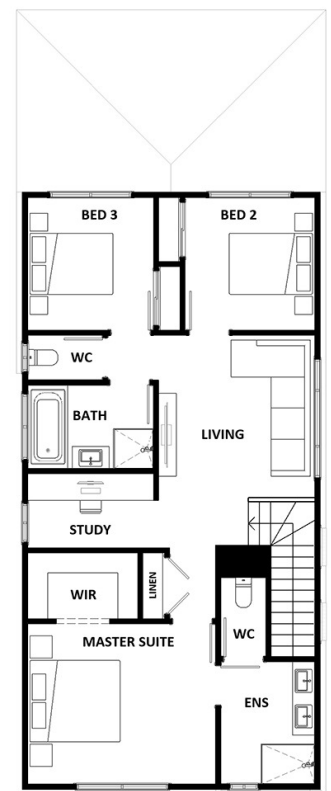

*Terms and conditions apply, speak to your local builder for information on current promotions. Dimensions, photographs and sketches are approximate and for illustrative purposes only. They may also include optional features or items that are not supplied by Hotondo Homes. ©Hotondo Pty Ltd all rights reserved. Subject to site costs. Check with your local builder for standard inclusions. Hotondo Homes reserves the right to change plans, specifications, materials and suppliers without notice. See hotondo.com.au for further terms and conditions. -subtract State Government FHO Grant for eligible first home buyers.