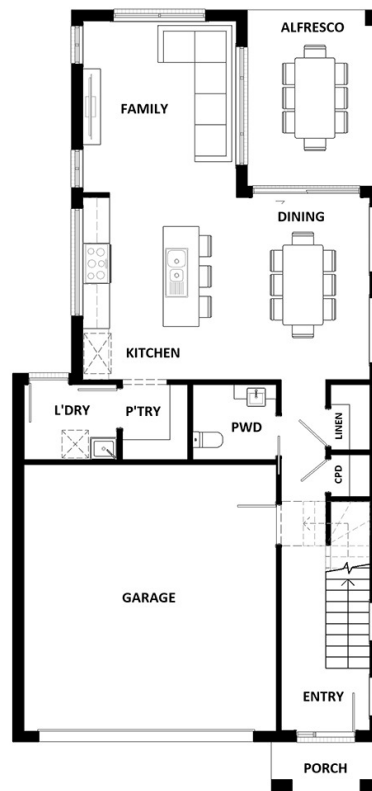

*Terms and conditions apply, speak to your local builder for information on current promotions. Dimensions, photographs and sketches are approximate and for illustrative purposes only. They may also include optional features or items that are not supplied by Hotondo Homes. ©Hotondo Pty Ltd all rights reserved. Subject to site costs. Check with your local builder for standard inclusions. Hotondo Homes reserves the right to change plans, specifications, materials and suppliers without notice. See hotondo.com.au for further terms and conditions. -subtract State Government FHO Grant for eligible first home buyers.