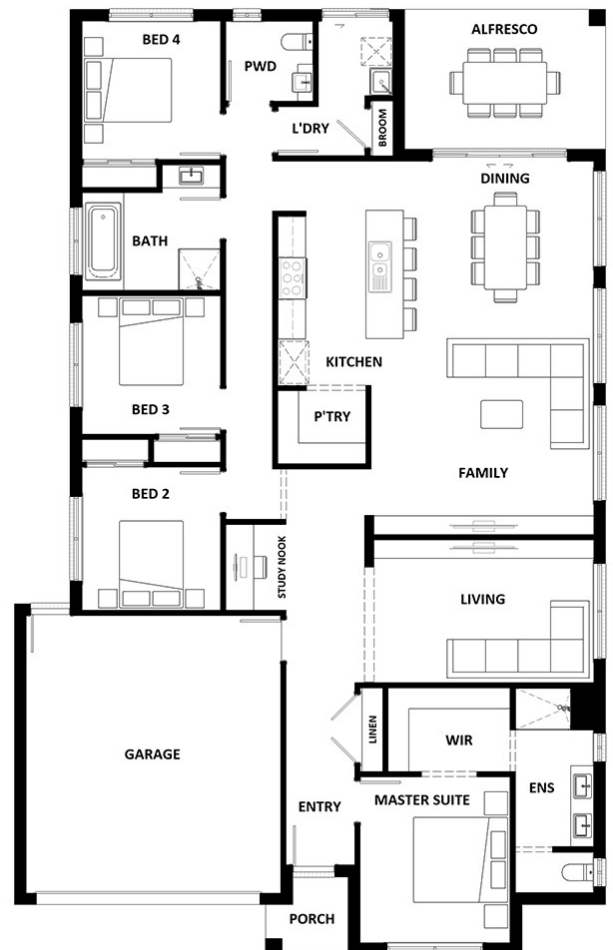

*Terms and conditions apply, speak to your local builder for information on current promotions. Dimensions, photographs and sketches are approximate and for illustrative purposes only. They may also include optional features or items that are not supplied by Hotondo Homes. ©Hotondo Pty Ltd all rights reserved. Subject to site costs. Check with your local builder for standard inclusions. Hotondo Homes reserves the right to change plans, specifications, materials and suppliers without notice. See hotondo.com.au for further terms and conditions. -subtract State Government FHO Grant for eligible first home buyers.