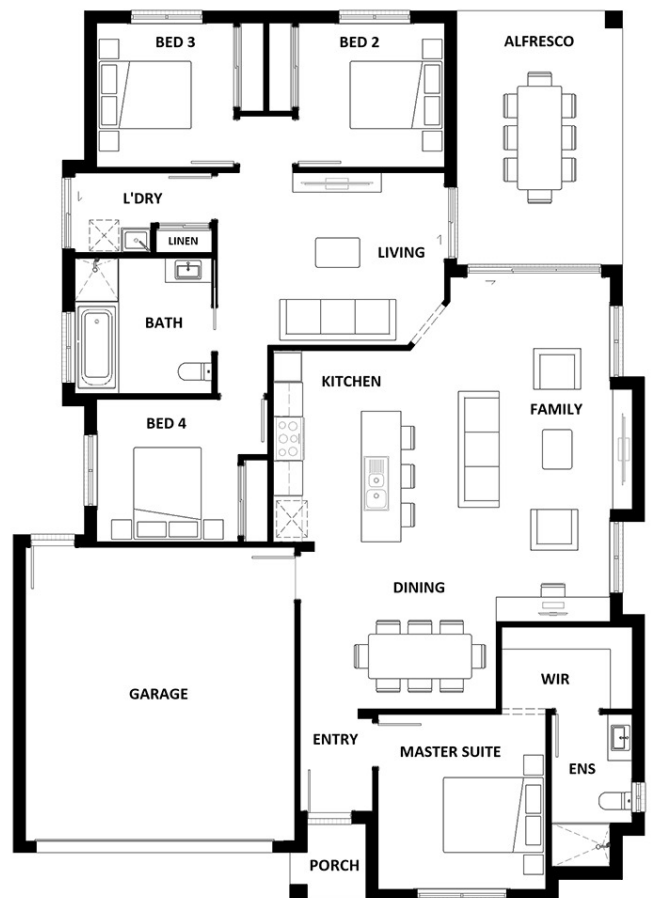

*Terms and conditions apply, speak to your local builder for information on current promotions. Dimensions, photographs and sketches are approximate and for illustrative purposes only. They may also include optional features or items that are not supplied by Hotondo Homes. ©Hotondo Pty Ltd all rights reserved. Subject to site costs. Check with your local builder for standard inclusions. Hotondo Homes reserves the right to change plans, specifications, materials and suppliers without notice. See hotondo.com.au for further terms and conditions. -subtract State Government FHO Grant for eligible first home buyers.