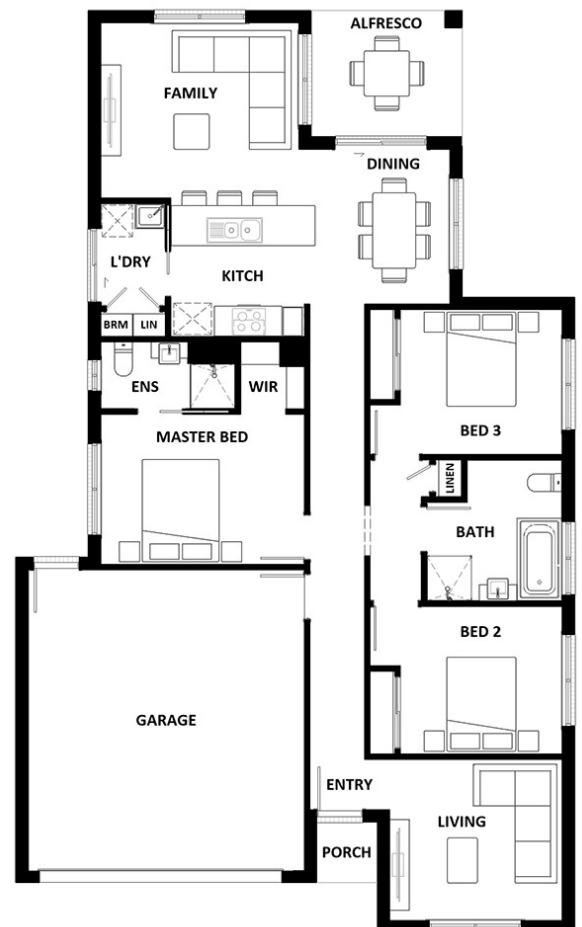

*Terms and conditions apply, speak to your local builder for information on current promotions. Dimensions, photographs and sketches are approximate and for illustrative purposes only. They may also include optional features or items that are not supplied by Hotondo Homes. ©Hotondo Pty Ltd all rights reserved. Subject to site costs. Check with your local builder for standard inclusions. Hotondo Homes reserves the right to change plans, specifications, materials and suppliers without notice. See hotondo.com.au for further terms and conditions. -subtract State Government FHO Grant for eligible first home buyers.